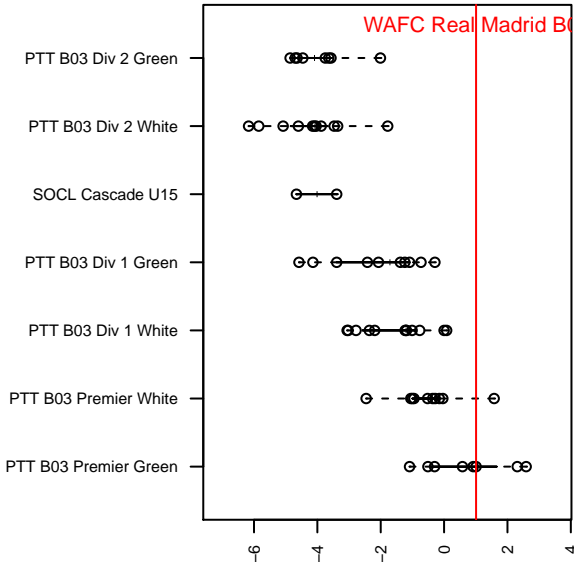

WAFC Real Madrid B03

Woodburn Athletic FC
 Woodburn, OR
 B03 total strength=1392
 attack=11.23 defense=5.38
 fall league = PTT B03 Premier Green
 spr league = Spr OYS B03 Premier Green

alt names used:
 WAFC Eric Swenson
 WAFC B03
 WAFC 03B Real Madrid
 WAFC 03B Real Madrid
 WAFC 03B Real Madrid

Venues played:
 2016 Capital Cup BU14 Gold
 2016 Mt Hood Challenge U14 Premier
 2016 PTT B03 Premier Green
 2016 Spr OYS B03 Premier Green
 2016 OYS State Cup B03

WAFC Real Madrid B03
 Dots are actual minus expected GF (blue circles) and GA (red triangles).
 Blue line is smoothed change in attack strength. Red is smoothed change in defense strength.

**attack and defense variance (black dot)
relative to other teams
and top 10 in region**

**attack and defense rating
relative to others at age
and all opponents in last 13 months**

Performance relative to 13 month average