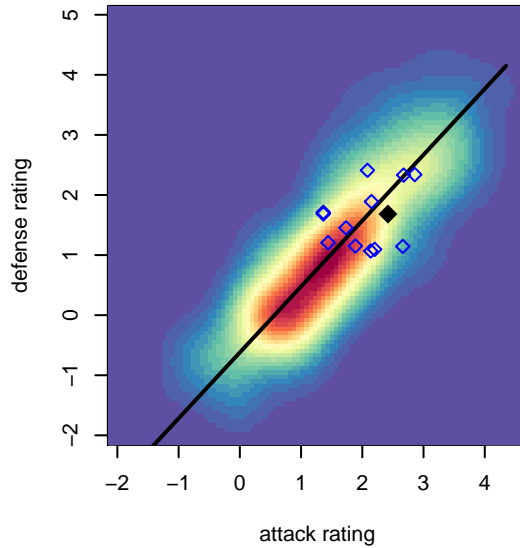

Venues played:
 2016 Capital Cup BU14 Gold
 2016 Mt Hood Challenge U14 Premier
 2016 PTT B03 Premier Green
 2016 Spr OYS B03 Premier Green
 2016 OYS State Cup B03

WAFC Real Madrid B03
 Dots are actual minus expected GF (blue circles) and GA (red triangles).
 Blue line is smoothed change in attack strength. Red is smoothed change in defense strength.

**attack and defense variance (black dot)
relative to other teams
and top 10 in region**

**attack and defense rating
relative to others at age
and all opponents in last 13 months**

Performance relative to 13 month average