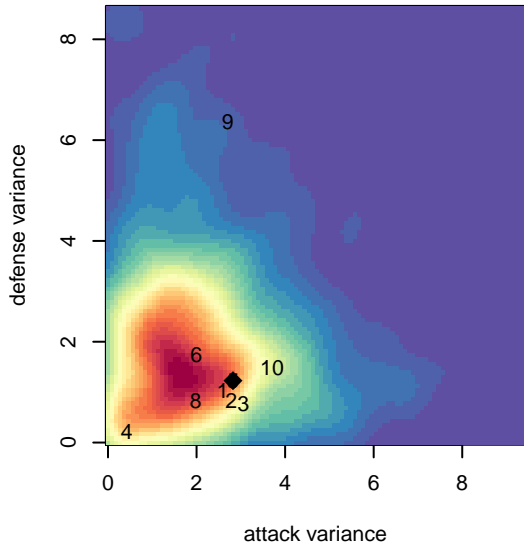

WAFC Real Madrid B03

Woodburn Athletic FC
 Woodburn, OR
 B03 total strength=1392
 attack=11.23 defense=5.38
 fall league = PTT B03 Premier Green
 spr league = Spr OYS B03 Premier Green

alt names used:
 WAFC Eric Swenson
 WAFC B03
 WAFC 03B Real Madrid
 WAFC 03B Real Madrid
 WAFC 03B Real Madrid

Venues played:
 2016 Capital Cup BU14 Gold
 2016 Mt Hood Challenge U14 Premier
 2016 PTT B03 Premier Green
 2016 Spr OYS B03 Premier Green
 2016 OYS State Cup B03

WAFC Real Madrid B03
 Dots are actual minus expected GF (blue circles) and GA (red triangles).
 Blue line is smoothed change in attack strength. Red is smoothed change in defense strength.

**attack and defense variance (black dot)
relative to other teams
and top 10 in region**

**attack and defense rating
relative to others at age
and all opponents in last 13 months**

Performance relative to 13 month average