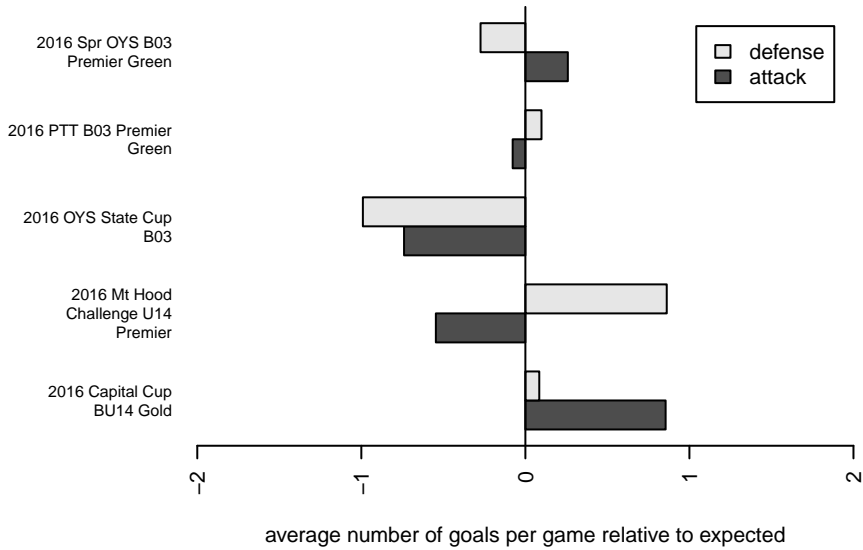

Venues played:
 2016 Capital Cup BU14 Gold
 2016 Mt Hood Challenge U14 Premier
 2016 PTT B03 Premier Green
 2016 Spr OYS B03 Premier Green
 2016 OYS State Cup B03

WAFC Real Madrid B03
 Dots are actual minus expected GF (blue circles) and GA (red triangles).
 Blue line is smoothed change in attack strength. Red is smoothed change in defense strength.

**attack and defense variance (black dot)
relative to other teams
and top 10 in region**

**attack and defense rating
relative to others at age
and all opponents in last 13 months**

Performance relative to 13 month average