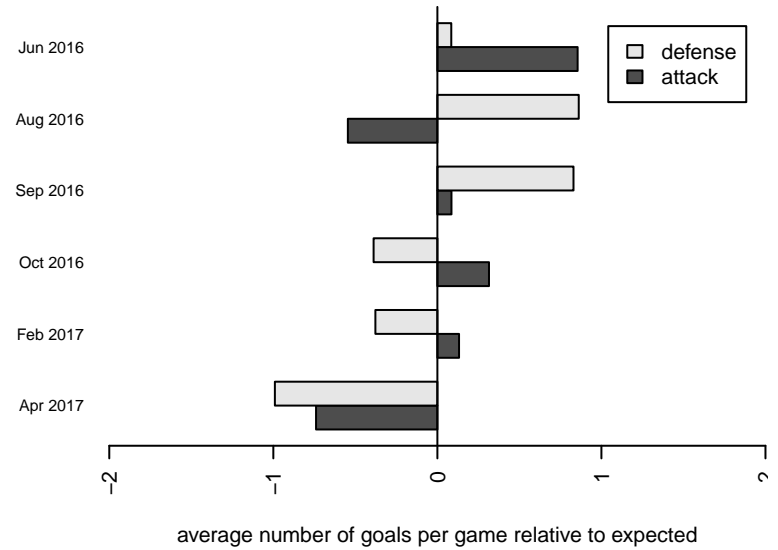

Performance relative to 13 month average