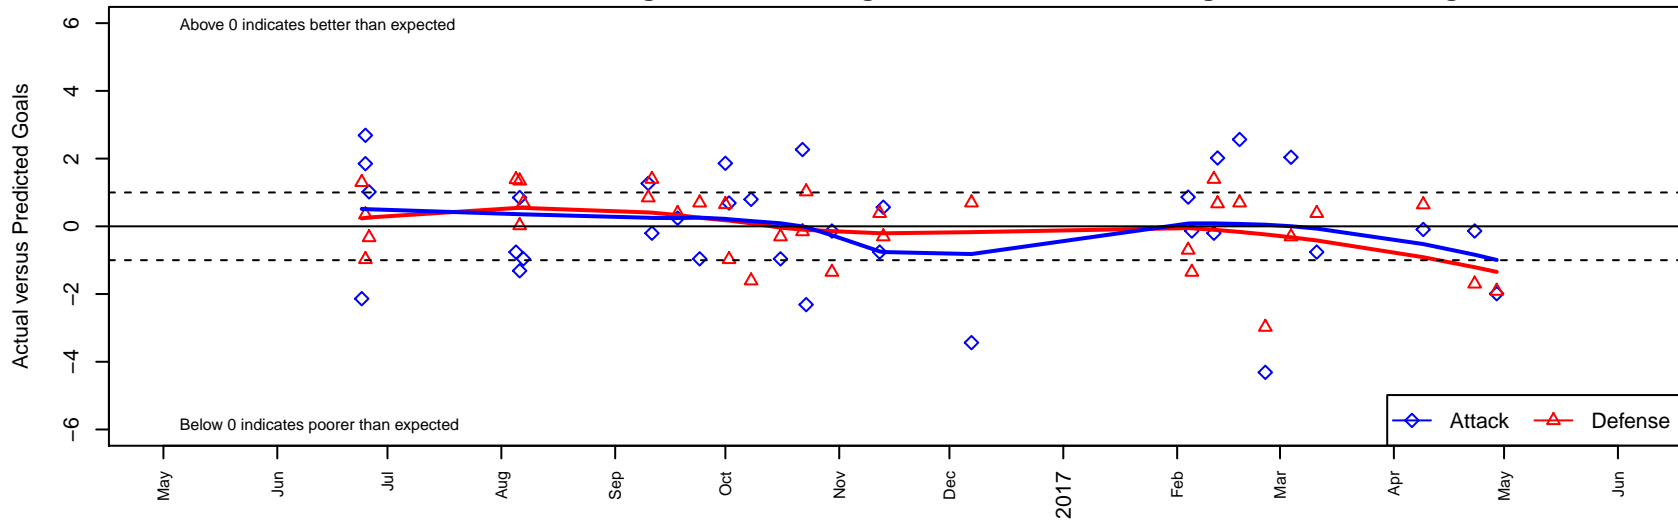

WAFC Real Madrid B03

Woodburn Athletic FC
 Woodburn, OR
 B03 total strength=1392
 attack=11.23 defense=5.38
 fall league = PTT B03 Premier Green
 spr league = Spr OYS B03 Premier Green

alt names used:
 WAFC Eric Swenson
 WAFC B03
 WAFC 03B Real Madrid
 WAFC 03B Real Madrid
 WAFC 03B Real Madrid

Venues played:
 2016 Capital Cup BU14 Gold
 2016 Mt Hood Challenge U14 Premier
 2016 PTT B03 Premier Green
 2016 Spr OYS B03 Premier Green
 2016 OYS State Cup B03

WAFC Real Madrid B03
 Dots are actual minus expected GF (blue circles) and GA (red triangles).
 Blue line is smoothed change in attack strength. Red is smoothed change in defense strength.

**attack and defense variance (black dot)
relative to other teams
and top 10 in region**

**attack and defense rating
relative to others at age
and all opponents in last 13 months**

Performance relative to 13 month average